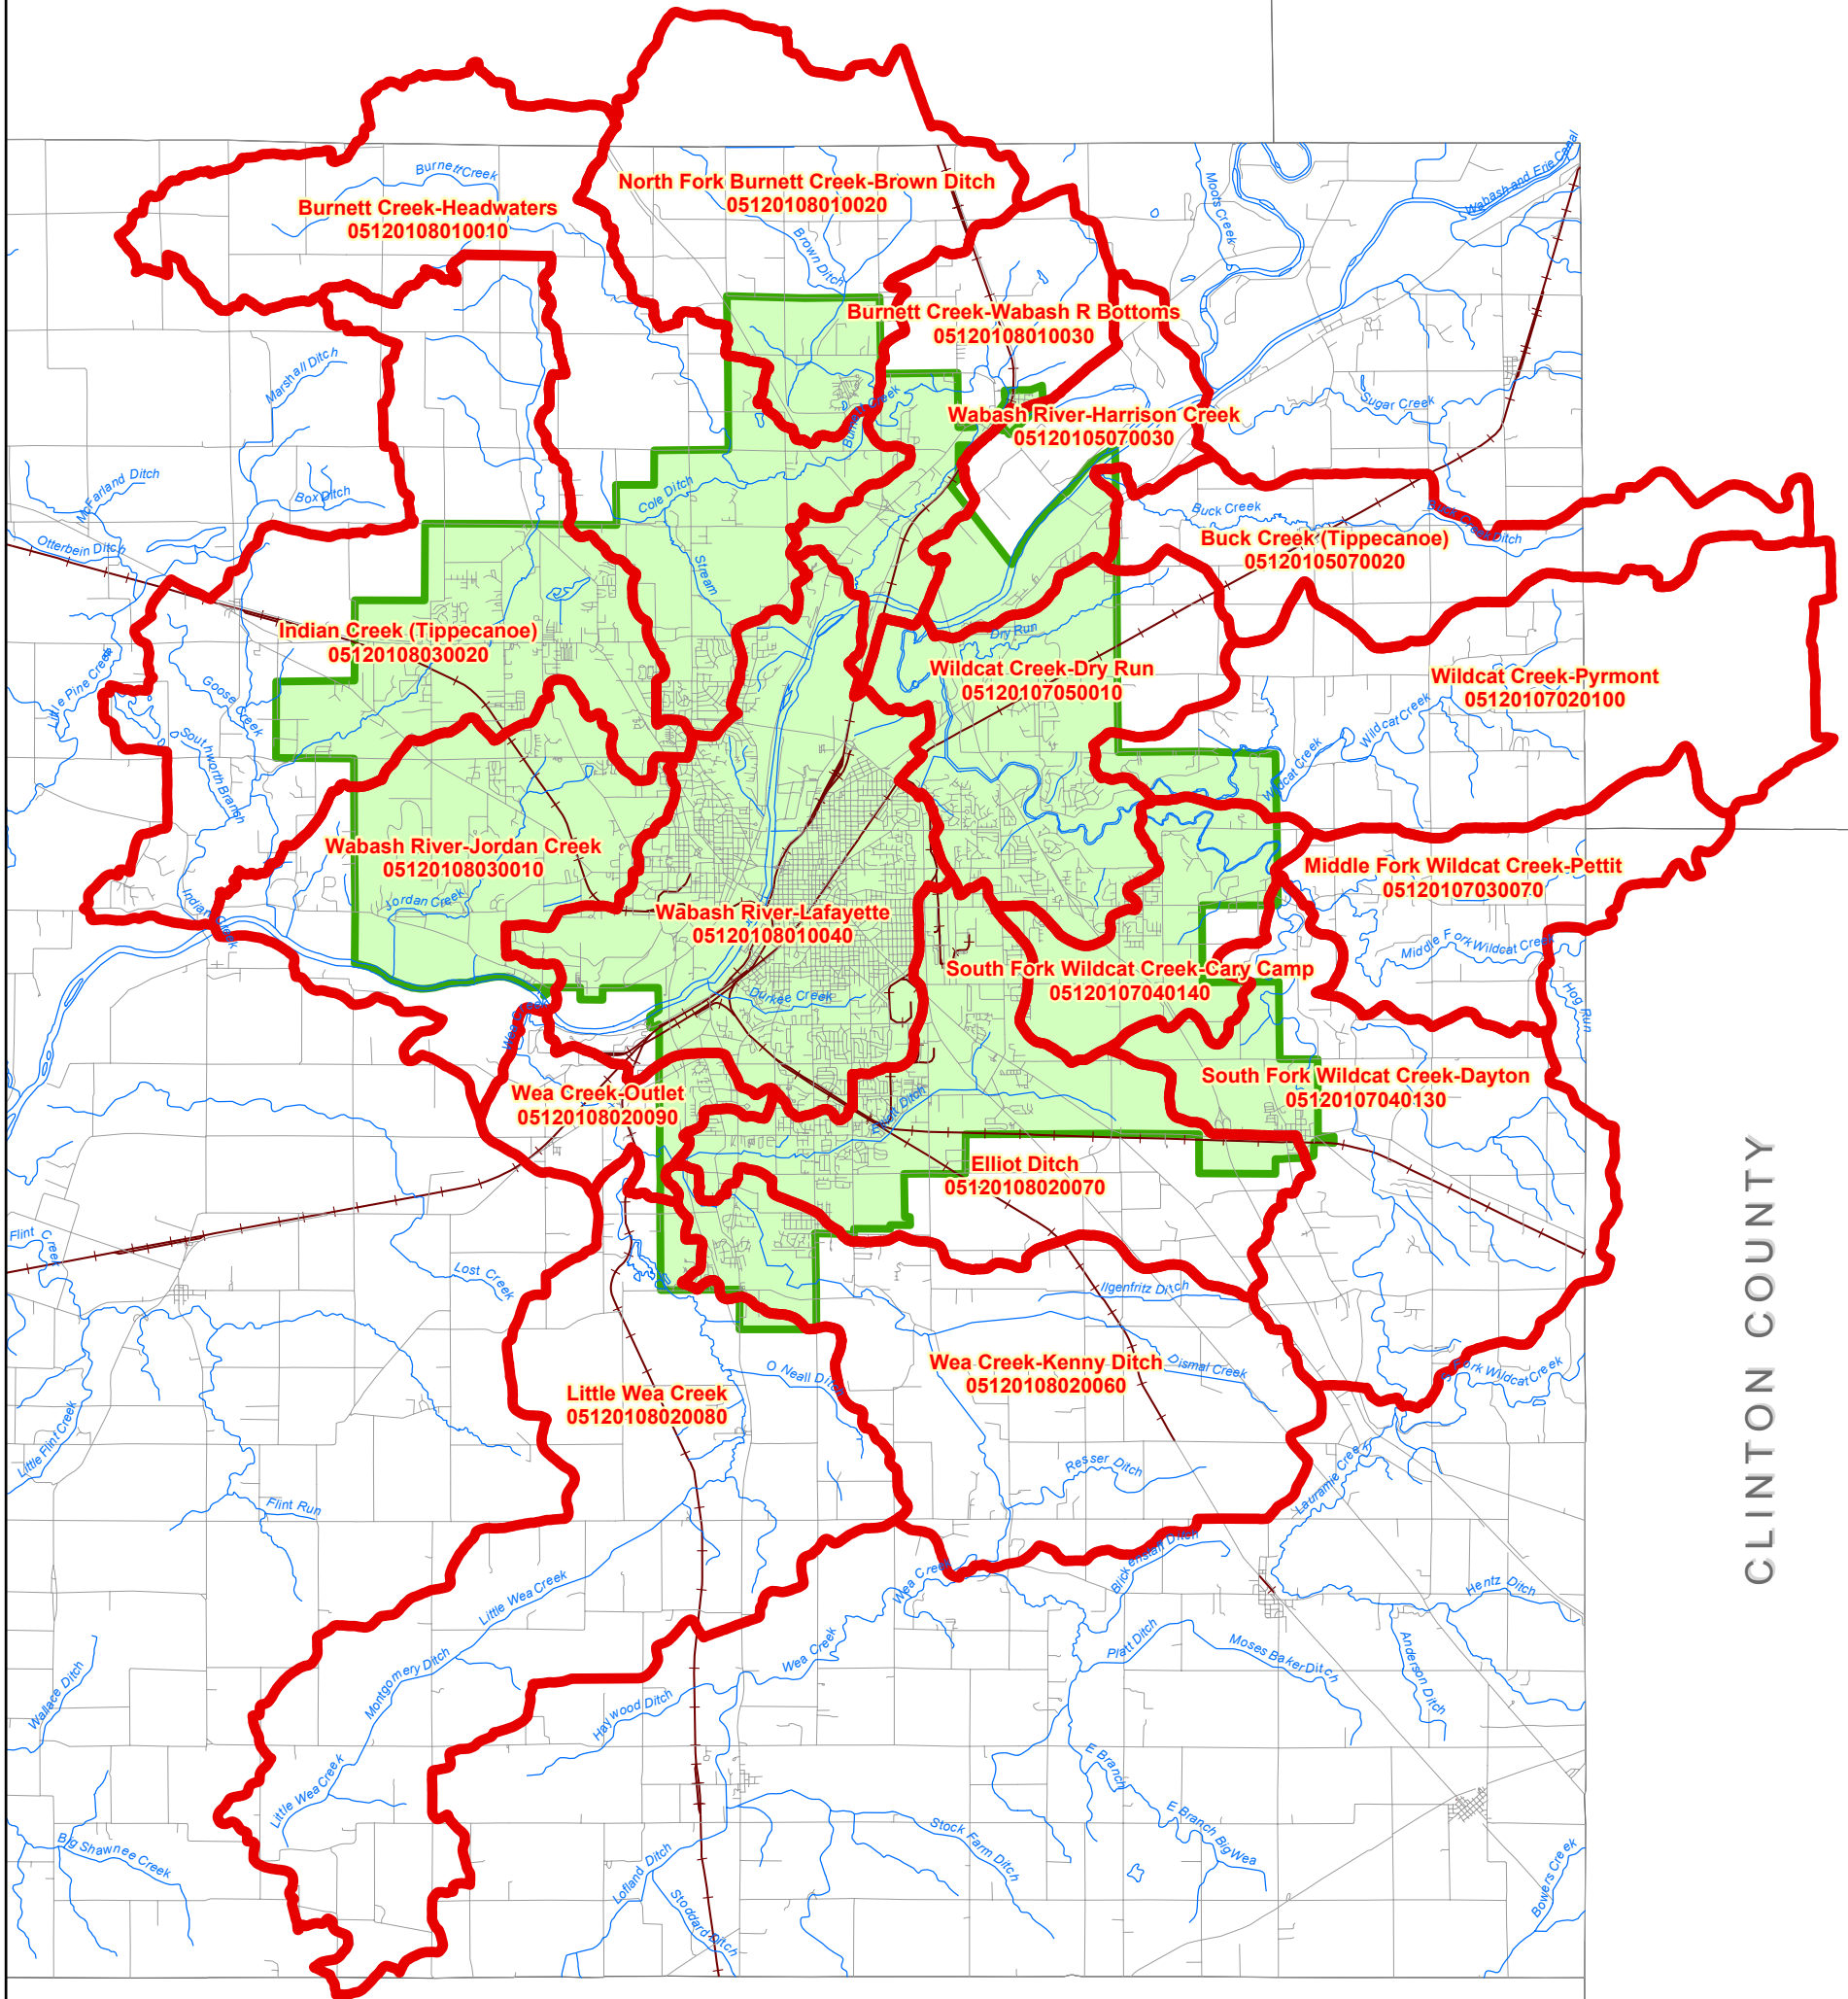

WHITE COUNTY

CARROLL COUNTY

CLINTON COUNTY

MONTGOMERY COUNTY

BOONE COUNTY

Base Map Source: US Bureau of the Census, TIGER Files, 2000

**Christopher B. Burke Engineering, Ltd.**  
 National City Center, Suite 1368 South  
 115 West Washington Street  
 Indianapolis, Indiana 46204  
 (t) 317.266.8000 (f) 317.632.3306

PROJECT: **NPDES PHASE 2  
 TIPPECANOE COUNTY, IN**

PROJECT NO. **00-299A**

APPROX. SCALE **1"=2.5 miles**

TITLE: **TIPPECANOE COUNTY  
 14-DIGIT HUCS**

DATE: **03/04**

EXHIBIT **4**