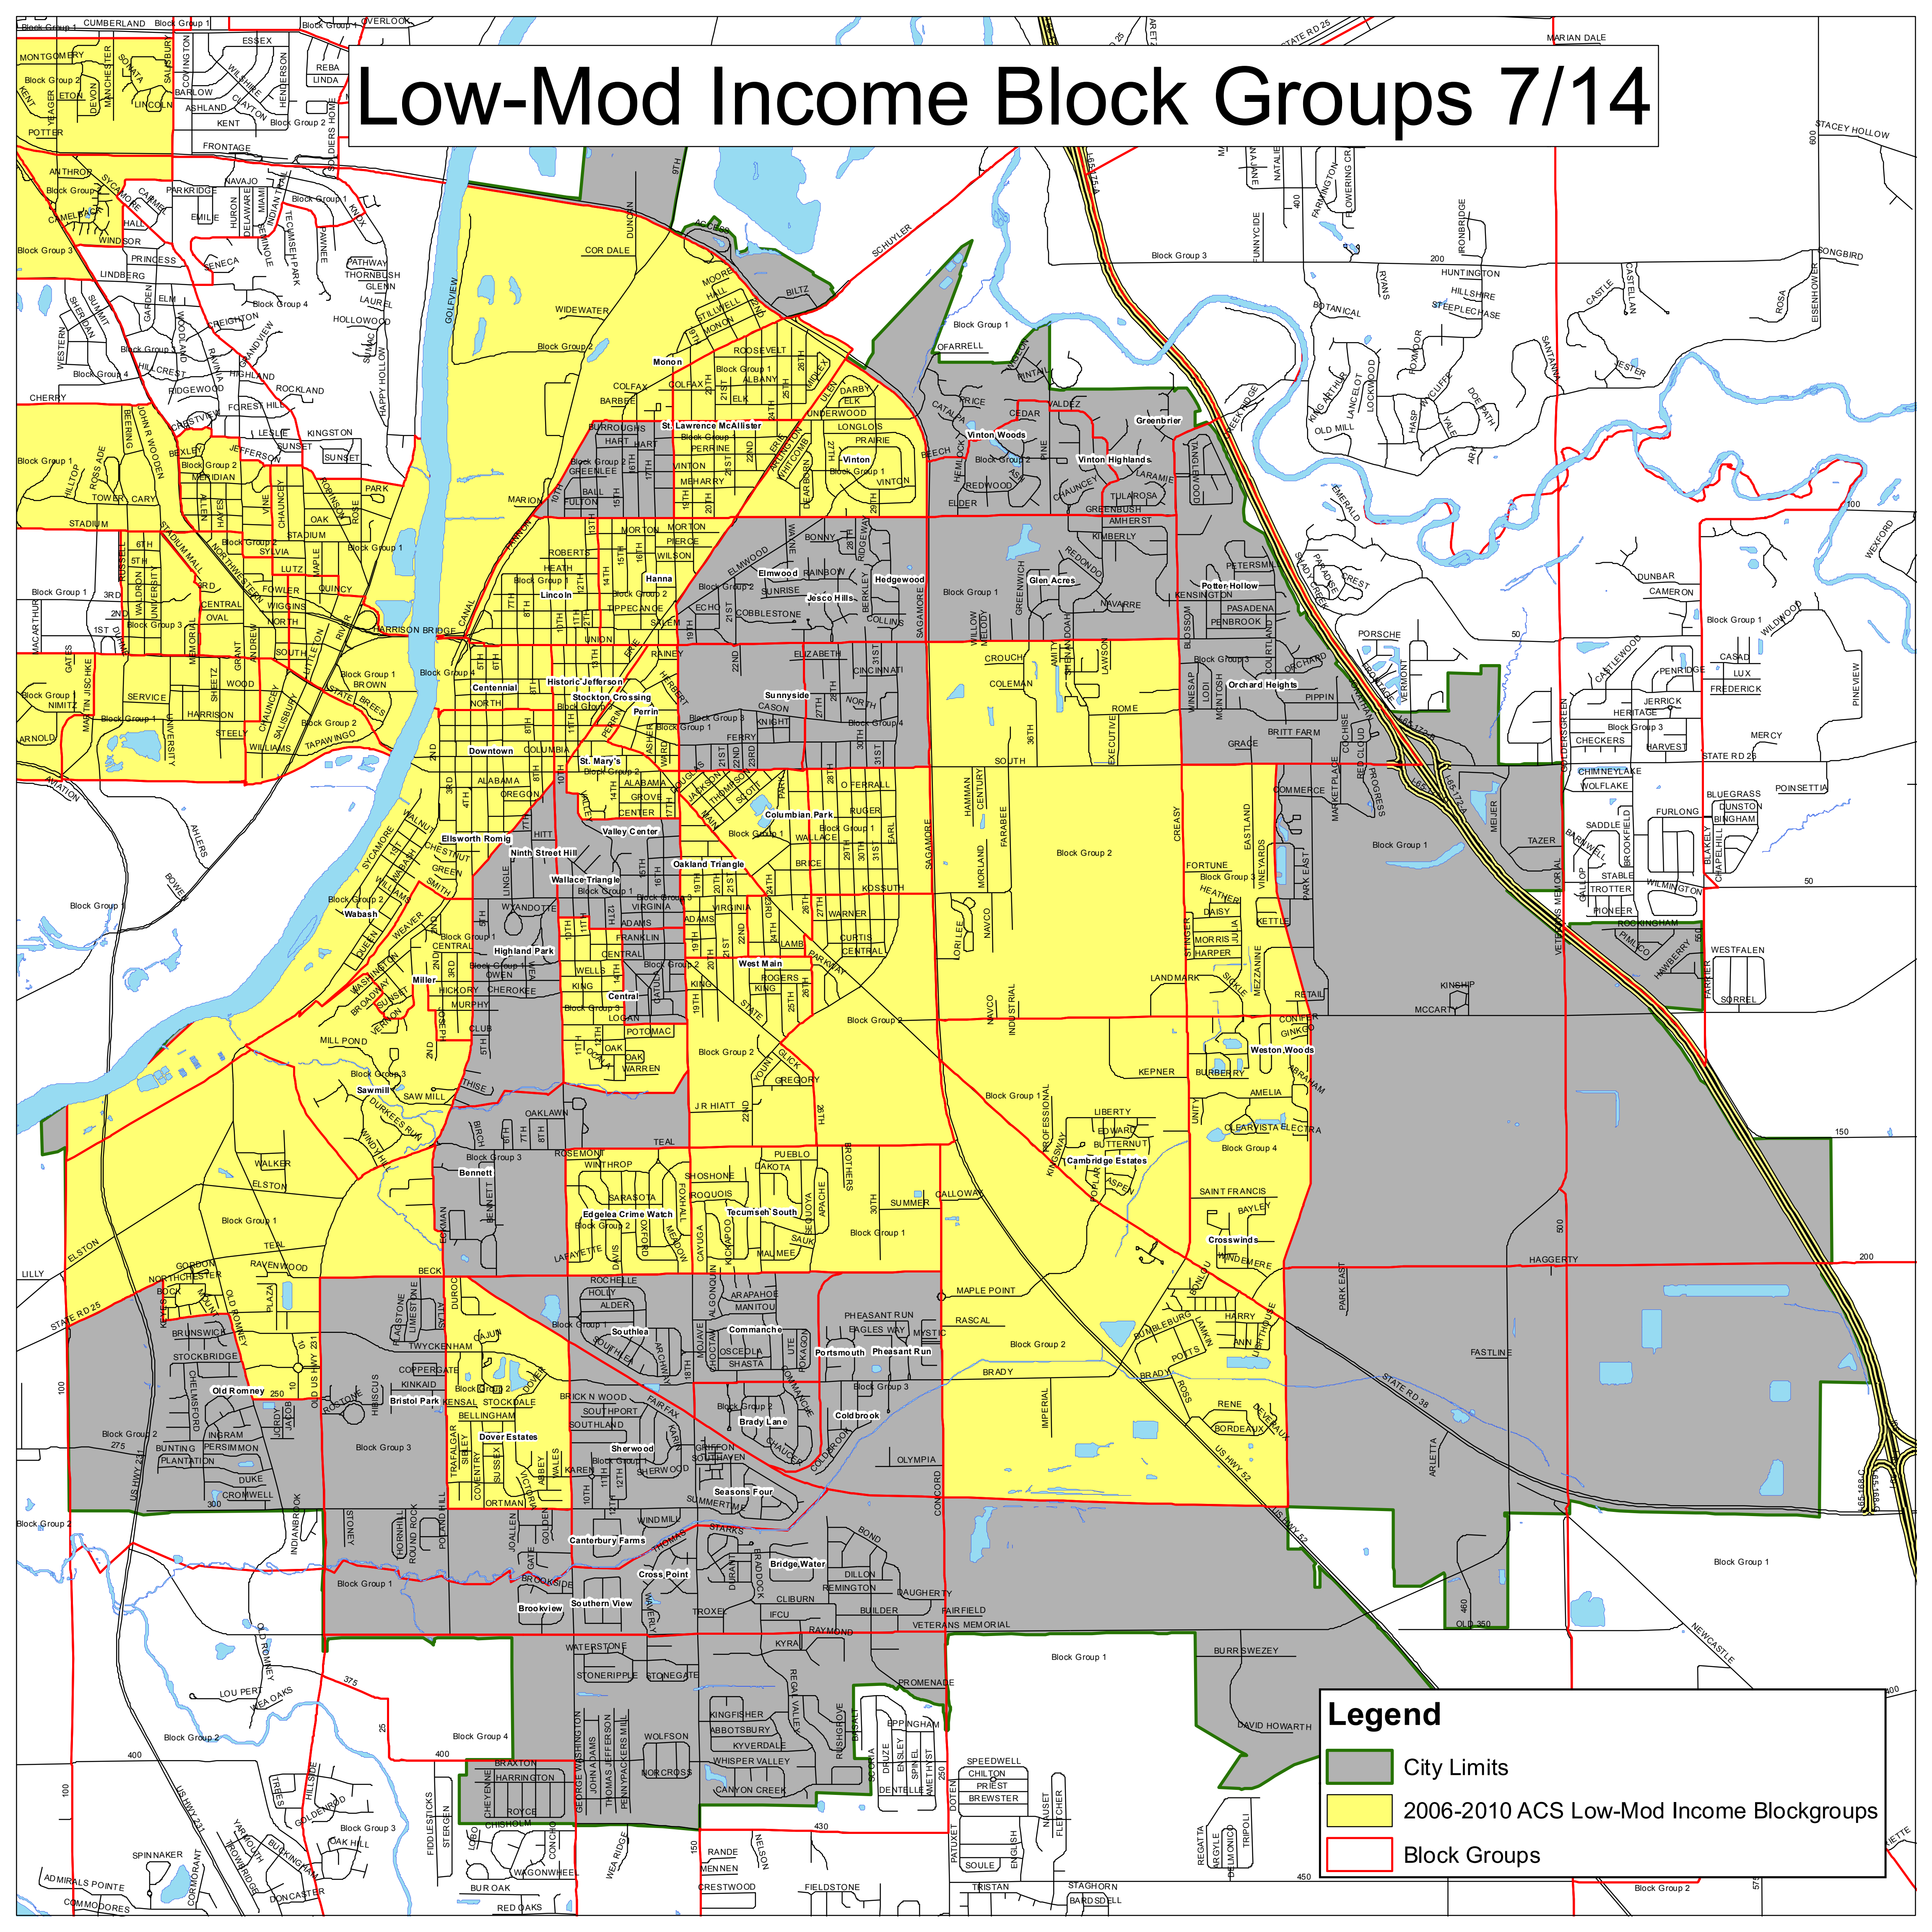

Low-Mod Income Block Groups 7/14

Legend

-  City Limits
-  2006-2010 ACS Low-Mod Income Blockgroups
-  Block Groups